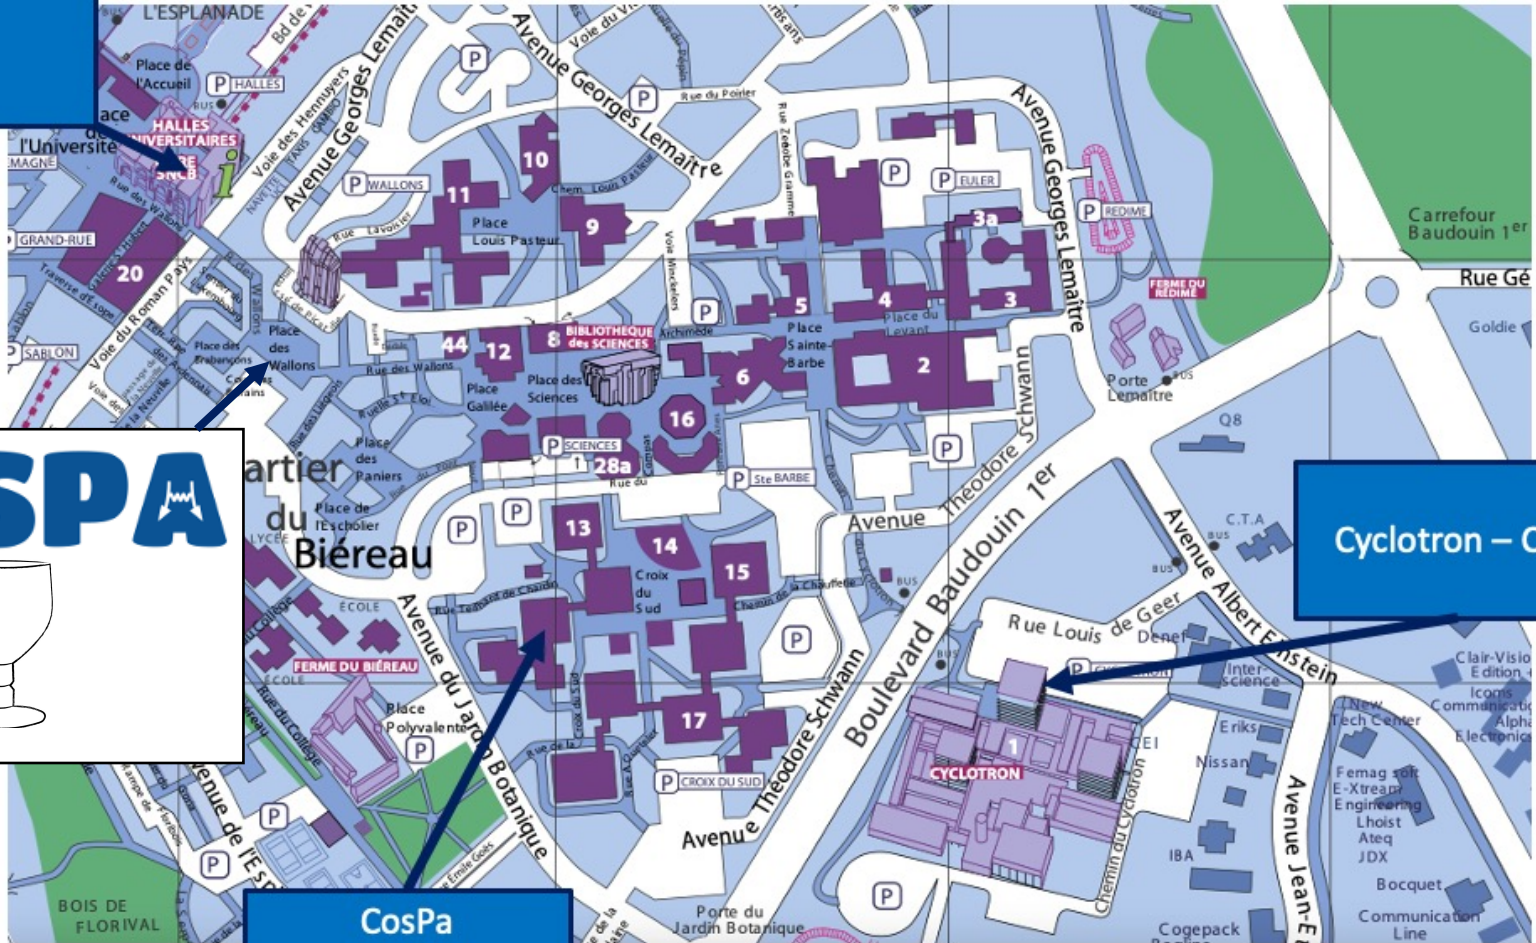

12th CosPa meeting
Multi-Messenger Sources and
Observations

Welcome!

Wifi: eduroam
(or ask us to create a temporary account)

SNCB
Station

Cyclotron – CP3

CosPa
meeting